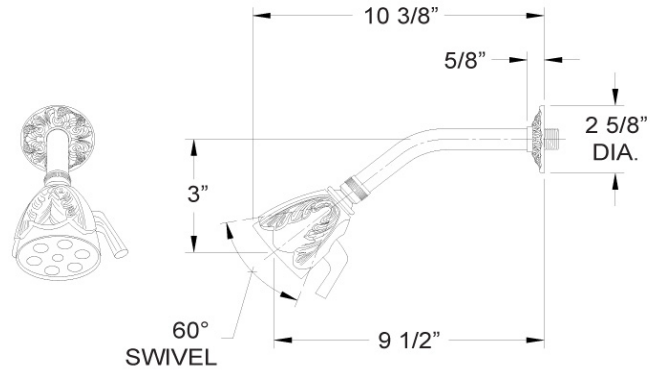

Pressure Balance Shower Set Model PB3180_003

FEATURES

- Style: Baroque Treasures
- Collection: Louis XIV
- Temperature controlled by handle
- Temperature control within 3.6°F (2°C) of set point even with a 50% water pressure drop
- Anti-scald
- 2.5 gpm @ max
- K807 Shower Head

COLOR FINISHES

- Polished Nickel (PB3180_014)
- Satin Nickel (PB3180_015)
- Pewter (PB3180_15A)
- Polished Chrome (PB3180_026)
- Polished Brass (PB3180_003)
- Polished Brass Antiqued (PB3180_007)
- Satin Brass (PB3180_004)
- Polished Gold (PB3180_025)
- Polished Gold Antiqued (PB3180_25D)
- Satin Gold (PB3180_024)
- Satin Gold Antiqued (PB3180_24D)
- Satin Jeweler's Gold (PB3180_24J)
- Old English Brass (PB3180_OEB)
- Antique Brass (PB3180_047)
- Antique Bronze (PB3180_11B)

Image shown may not be in the finish selected